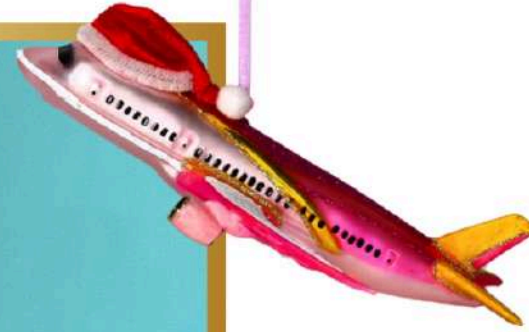

***Happy
fancy***

christmas!

*It's the most sparkling
time of the year*