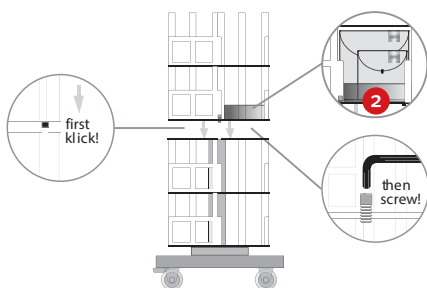

MARKETING TOOLS

NAPKIN SPINNER COMPACT 25x25

Drehständer für 32 Serviettenmotive
Napkin spinner for 32 napkin designs

- Hochwertiger Drehständer für Servietten
- Serviettenpräsentation auf 8 Ebenen
  à 4 Motive
- B 330 x H 1542 x T 330 mm
- 20,5 kg
- Drehbar & vierseitig bestückbar
- 4 Rollen 360°, 2 feststellbar
- Material: Metall & MDF
- Inkl. Montageanleitung

- *high quality spinner for napkins*
- *napkin presentation on 8 layers
  (4 designs / layer)*
- *W 330 x H 1542 x D 330*
- *20,5 kg*
- *rotating & four-sided equippable*
- *4 rollers 360°, 2 lockable*
- *material: metall & MDF*
- *incl. assembly instructions*

Leichter modularer Aufbau (1 Schraube/Modul)
easy & modular construction (1 screw/module)

Ohne Produkte / Products are not included

Display silver

1 097300 · SET
3 packages)

Ohne Produkte
Products are not included