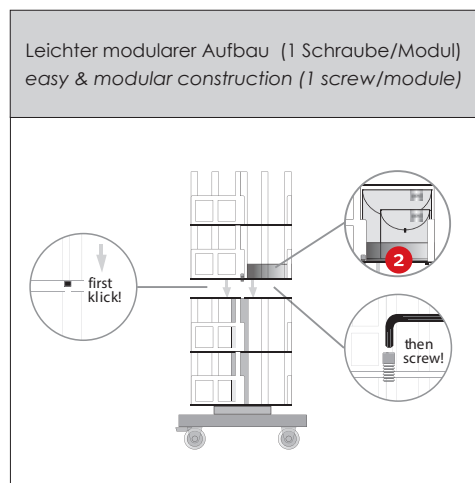

MARKETING TOOLS

NAPKIN SPINNER COMPACT 33x33

Drehständer für 32 Serviettenmotive
Napkin spinner for 32 napkin designs

- Hochwertiger Drehständer für Servietten
- Serviettenpräsentation auf 8 Ebenen à 4 Motive
- B 500 x H 1870 x T 500 mm
- 35 kg
- Variierbar in der Höhe
- Drehbar & vierseitig bestückbar
- 4 Rollen 360°, 2 feststellbar
- Material: Metall & MDF
- Inkl. Montageanleitung

- *high quality spinner for napkins*
- *napkin presentation on 8 layers (4 designs / layer)*
- *W 500 x H 1870 x D 500 mm*
- *35 kg*
- *varied in height*
- *rotating & four-sided equippable*
- *4 rollers 360°, 2 lockable*
- *material: metall & MDF*
- *incl. assembly instructions*

Display silver	
1	097256 · SET 3 packages)
2	097259 · 8 cover plates for cocktail napkins
Ohne Produkte <i>Products are not included</i>