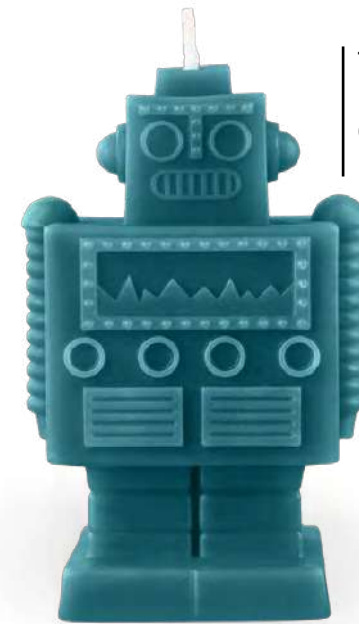

THE ROBOT

FIGURE CANDLE /
FIGURENKERZE /
BOUGIE

UNIT 6
PARAFFIN WAX /
PARAFFINWACHS /
CIRE DE PARAFINE

THE ROBOT CANDLE
NR. 211025

CA. 9 × 7,5 × 13,5 CM

BURNING TIME CA. 5 HOURS /
BRENNDAUER CA. 5 STUNDEN /
DURÉE DE COMBUSTION ENV. 5 HEURES