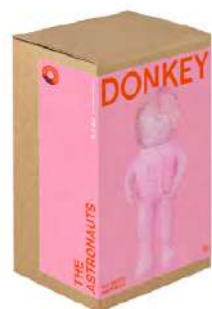

UNIT 4  
CA. 9 × 8 × 18 CM

SMALL PINK  
NR. 360021

UNIT 4  
CA. 6 × 5 × 13 CM